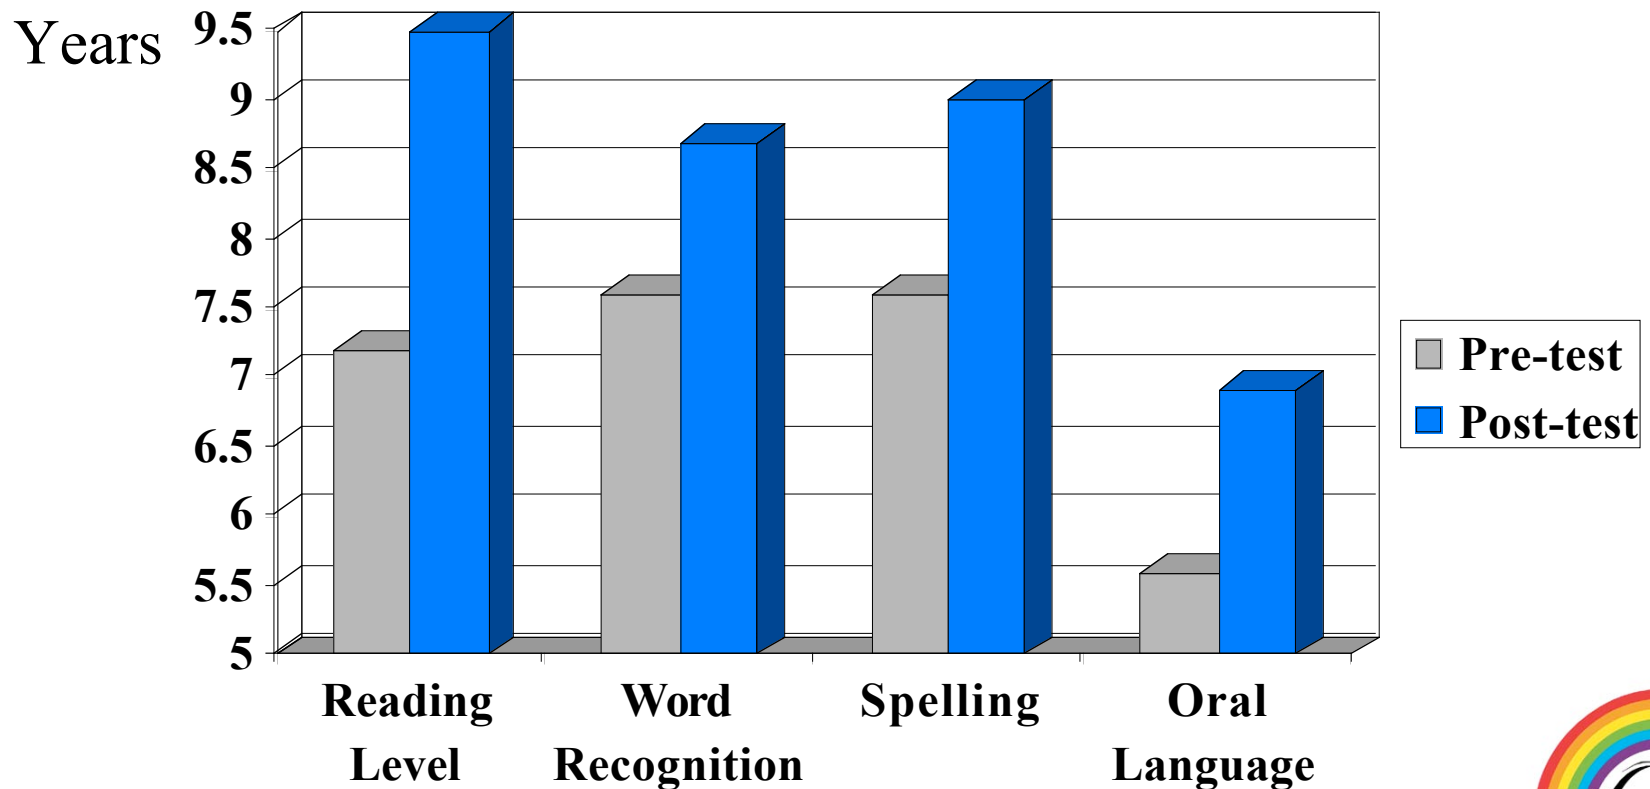

Mean gains made by Rainbow Reading English Language Learner students in 18 weeks

Rainbow Reading